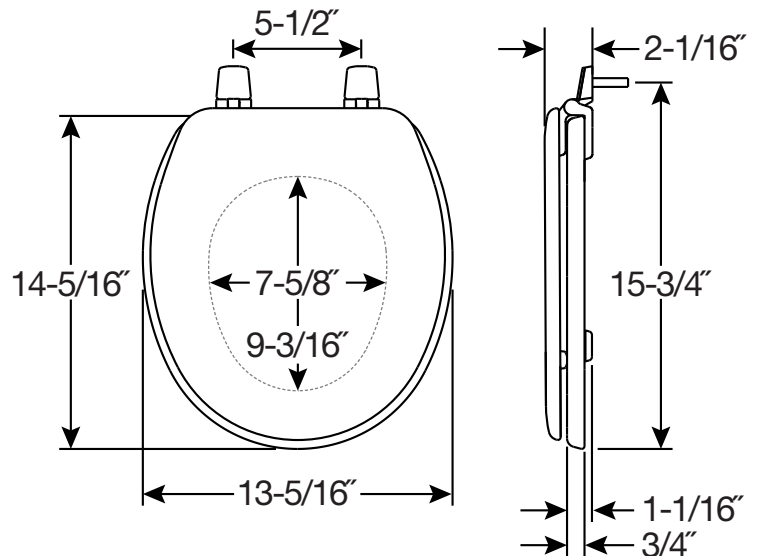

RESIDENTIAL ENAMELED WOOD TOILET SEAT

FEATURES:

- **Top-Tite® Hinges**
Seat installs easily from above the bowl

SPECIFICATIONS:

Size: Baby / Toddler

Material: Enameled Wood

Style: Closed Front with Cover

Ring Bumpers: Two

Hinges: Plastic

Hardware: Non-Corroding Hex-Tite™ Bolts and Wing Nuts

Fits: American Standard® Baby Devoro and Eljer® toddler-size toilets

Proudly Made in the USA

Eco-Friendly